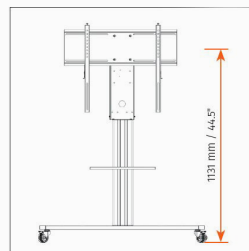

Display Cart: Mobile, Height Adjustable

Model #DS-SCENHVCB-WM

Dell SKU #AB192927

- Universal: supports flat panel displays 55" - 86"
- Maximum load: 220 pounds
- Adjustable screen height
- Includes accessory shelf
- Adapter with cover allows for cables, power strip and/or hardware to be stowed behind the display
- 3" casters; swiveling and locking
- Wide C-style base for easy access to the display
- Dimensions: 49.6"W x 28.1"D x 45.5" – 57.8"H (not including display height and width)
- Color: black
- Weight: 90 pounds
- Durable, safe; engineered and made in Germany by Conen
- Easy and quick installation