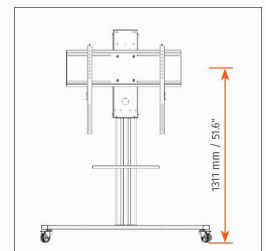

Mounting position 3

For more information: (800) 724-4339