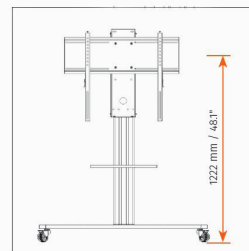

Mounting position 2