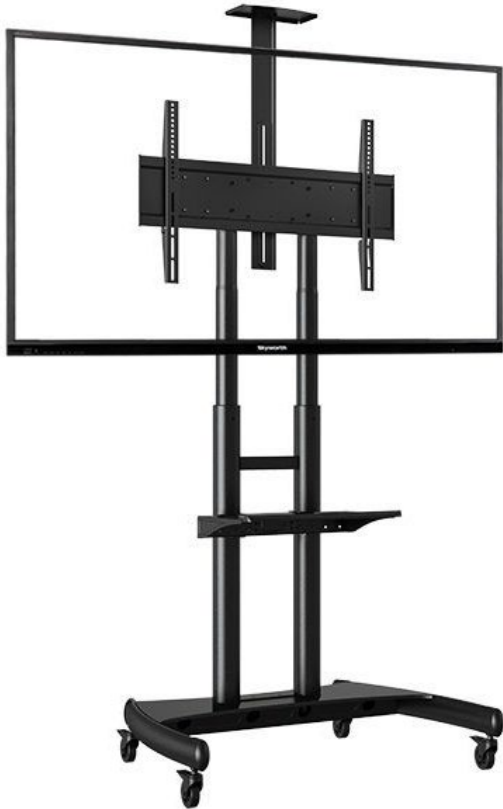

Display Cart: Mobile, Height Adjustable

Model #DS-MDS-80

Dell SKU #AA704117

- Universal: supports flat panel displays 55" - 80"
- Maximum load: 200 pounds
- Adjustable screen height, in two inch increments, from 53" to 65" by shifting spring plunges along two rigid heavy-duty poles
- Includes two height adjustable shelves:
 - ✓ Camera shelf above display, perfect for video conferencing - 10.1"W x 4.9"D
 - ✓ AV shelf in front of cart holds components and accessories up to 25 lbs. - 19.9"W x 12.7"D
- Integrated cable management system allows cables and wires to be run inside poles keeping them hidden
- 3" casters; swiveling and locking
- Base dimensions: 29.3"W (back)/39.4"W (front) x 28.2"D
Height: 53.1" to 91" including camera shelf (does not include display height and width)
- Black powder coated finish; frame material: SPCC steel
- Weight: 62 pounds
- Easy and quick installation