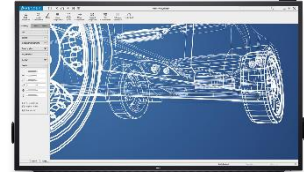

Dell Large Format Monitors Portfolio

Technical Specifications

Specifications	C5519Q	C5518QT	C7017T	C7520QT	C8618QT
Resolution	4K	4K	Full HD	4K	4K
OptiPlex Micro Mounting via:	Optional bracket	PC slot	Optional bracket	PC slot	PC slot
Touch/Non-Touch	Non-touch	20 points of touch	10 points of touch	20 points of touch	20 points of touch
Image size	54.6 in	54.6 in	69.5 in	74.5 in	85.6 in
Duty Cycle	12/7	12/7	16/7	12/7	12/7
Panel Type	Vertical Alignment Glass	IPS Glass	Vertical Alignment Glass	IPS Glass	IPS Glass
Surface	Anti-glare	Anti-glare , Anti-smudge	Anti-glare, Anti-smudge	Anti-glare, Anti-smudge	Anti-glare , Anti-smudge
Connectivity	2x HDMI 1x DisplayPort 1x VGA 4x USB 1x Audio-In/-Out 1x RS232 1x RJ45	3x HDMI 1x DisplayPort 1x VGA 7x USB 1x Audio-In/-Out 1x RS232 1x RJ-45	3x HDMI 1x DisplayPort 1x VGA 4x USB 1x Audio-In/-Out 1x RS232 1x RJ-45	3x HDMI 1x DisplayPort 1x VGA 4x USB 1x Audio-In/-Out 1x RS232 1x RJ45	4x HDMI 1x DisplayPort 1x VGA 7x USB 1x Audio-In/-Out 1x RS232 1x RJ-45
Mount	Optional wall mount	Optional wall mount	Wall mount included	Optional wall mount	Optional wall mount