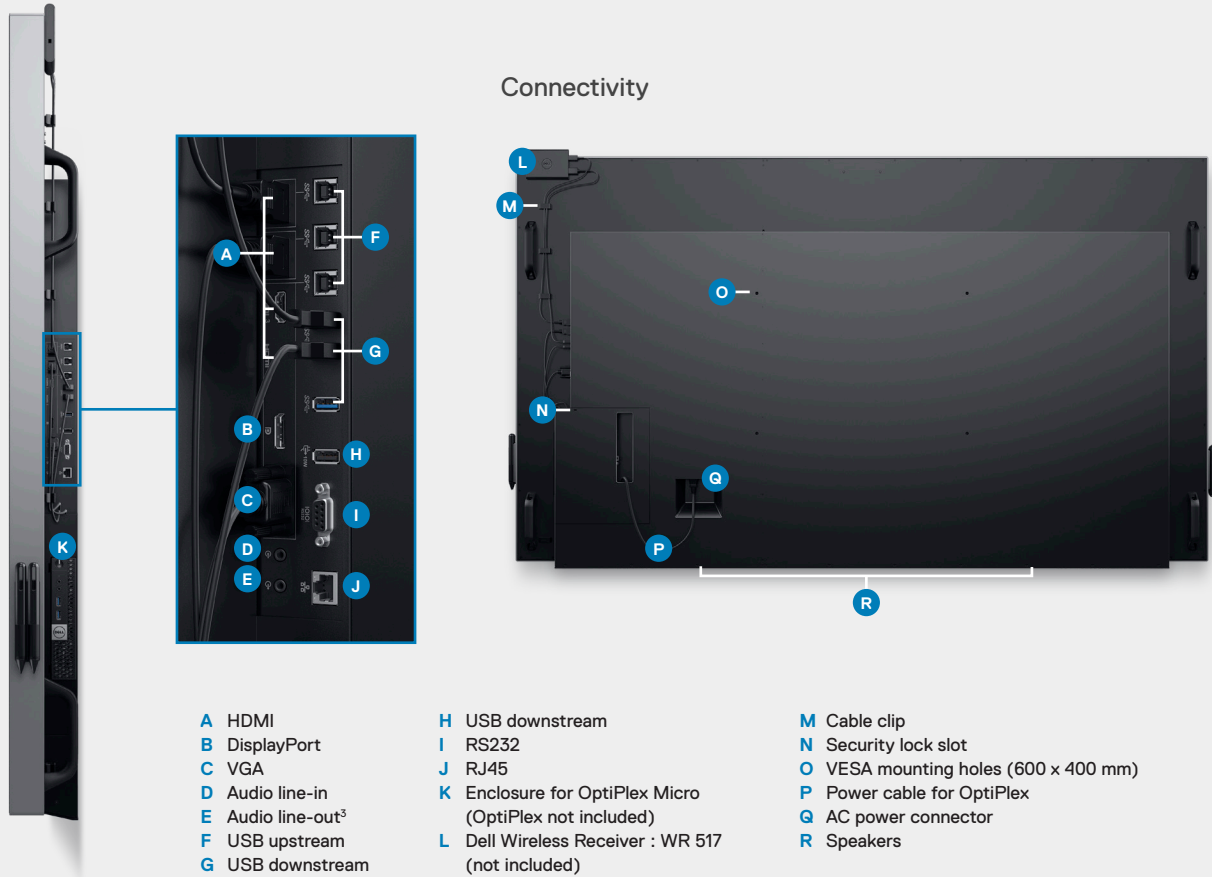

Adjustability and connectivity

DELL 86 INTERACTIVE TOUCH MONITOR | C8618QT

* Dell monitors are #1 worldwide for 4 consecutive years (2013 to 2016)! Source: IDC Worldwide PC Monitor Tracker (4Q16).

1 Advanced Exchange Service: Replacement part/unit dispatched, if needed, following completion of phone/online diagnosis. Fee charged for failure to return defective unit. Availability varies. Other conditions apply.

2 For a copy of the Limited Hardware Warranty, write Dell USA LP, Attn: Warranties, One Dell Way, Round Rock, TX 78682 or see Dell.com/warranty.

3 The audio line-out port does not support headphones.